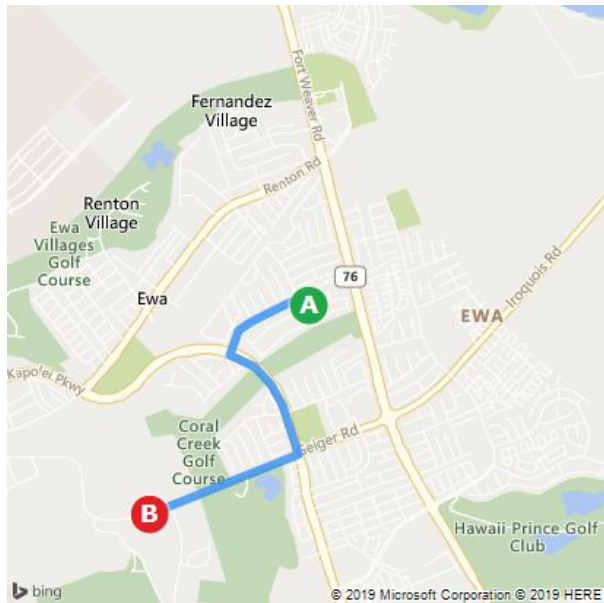

A Arbors, 91-927 Laaulu St, Ewa Beach, HI 96706

29 min , 1.5 miles
Via Kapolei Pkwy, HI-764

B Ewa Convenience Center, 91-1000 Geiger Rd, Ewa Beach, HI 96706

A Arbors

↑	1. Head west on Laaulu St toward Kolowaka Dr • Private Road	285 ft
↶	2. Turn left onto Kolowaka Dr	0.3 mi
↶	3. Turn left onto Kapolei Pkwy	0.5 mi
↷	4. Turn right onto HI-764 / Geiger Rd	0.6 mi
	5. Arrive at HI-764 / Geiger Rd The last intersection is Kamakana St If you reach FD Roosevelt Rd, you've gone too far	

B Ewa Convenience Center

A Arbors, 91-927 Laaulu St, Ewa Beach, HI ...

B Ewa Convenience Center, 91-1000 Geige...

These directions are subject to the Microsoft® Service Agreement and are for informational purposes only. No guarantee is made regarding their completeness or accuracy. Construction projects, traffic, or other events may cause actual conditions to differ from these results. Map and traffic data © 2019 HERE™.