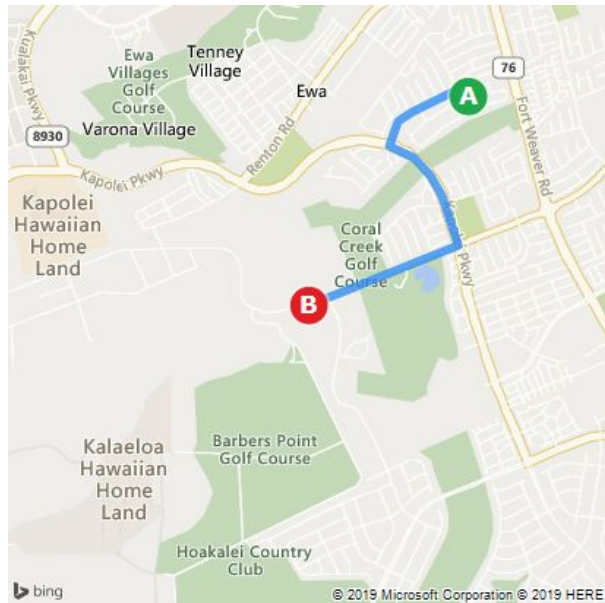

A Arbors, 91-927 Laaulu St, Ewa Beach, HI 96706

29 min , 1.5 miles
Via Kapolei Pkwy, HI-764

B Ewa Convenience Center, 91-1000 Geiger Rd, Ewa Beach, HI 96706

A Arbors

↑	1. Head west on Laaulu St toward Kolowaka Dr • Private Road	285 ft
↶	2. Turn left onto Kolowaka Dr	0.3 mi
↶	3. Turn left onto Kapolei Pkwy	0.5 mi
↷	4. Turn right onto HI-764 / Geiger Rd	0.6 mi
	5. Arrive at HI-764 / Geiger Rd The last intersection is Kamakana St If you reach FD Roosevelt Rd, you've gone too far	

B Ewa Convenience Center

A Arbors, 91-927 Laaulu St, Ewa Beach, HI ...

B Ewa Convenience Center, 91-1000 Geige...

These directions are subject to the Microsoft® Service Agreement and are for informational purposes only. No guarantee is made regarding their completeness or accuracy. Construction projects, traffic, or other events may cause actual conditions to differ from these results. Map and traffic data © 2019 HERE™.