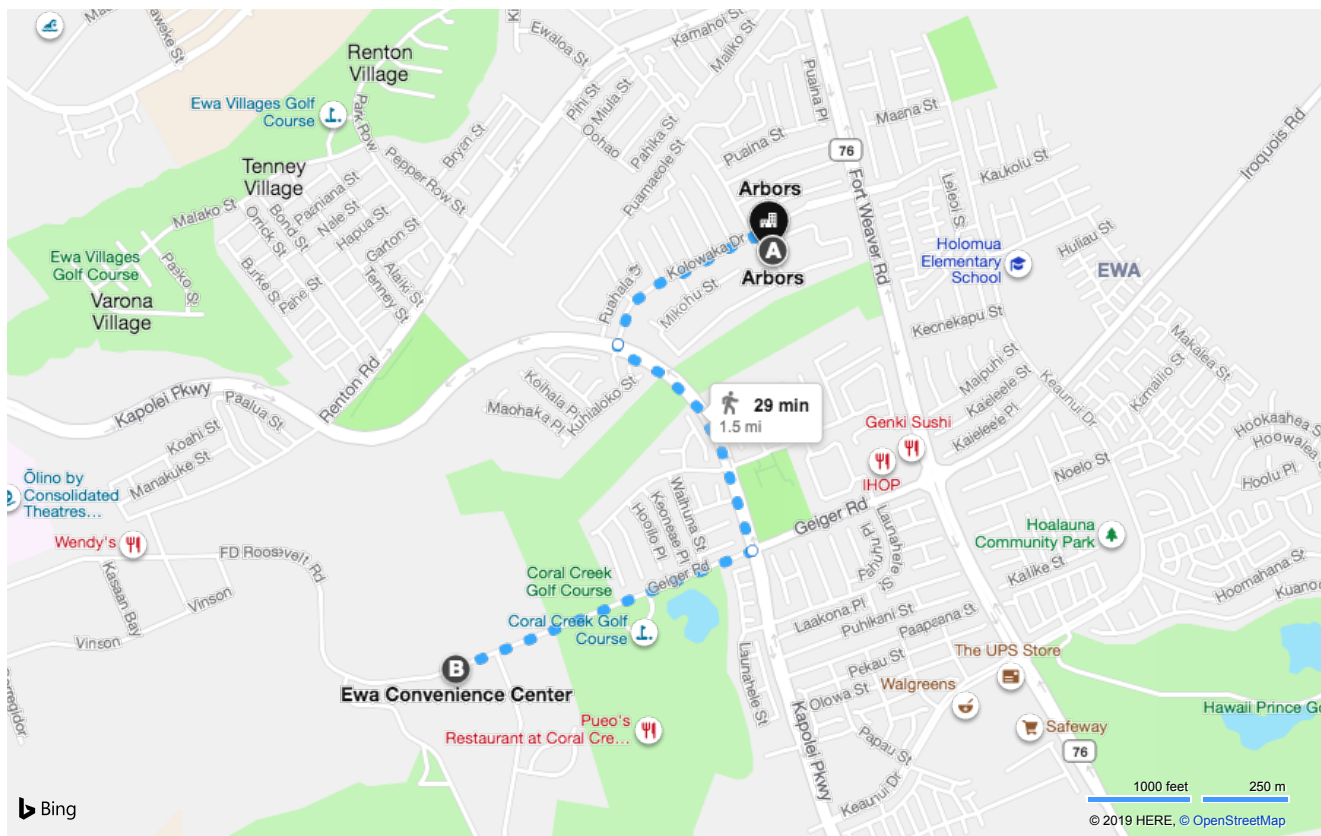

A Arbors, 91-927 Laaulu St, Ewa Beach, HI 96706

29 min , 1.5 miles
Via Kapolei Pkwy, HI-764

B Ewa Convenience Center, 91-1000 Geiger Rd, Ewa Beach, HI 96706

A Arbors

↑	1. Head west on Laaulu St toward Kolowaka Dr • Private Road	285 ft
↶	2. Turn left onto Kolowaka Dr	0.3 mi
↶	3. Turn left onto Kapolei Pkwy	0.5 mi
↷	4. Turn right onto HI-764 / Geiger Rd	0.6 mi
	5. Arrive at HI-764 / Geiger Rd The last intersection is Kamakana St If you reach FD Roosevelt Rd, you've gone too far	

B Ewa Convenience Center

A Arbors, 91-927 Laaulu St, Ewa Beach, HI ...

B Ewa Convenience Center, 91-1000 Geige...

These directions are subject to the Microsoft® Service Agreement and are for informational purposes only. No guarantee is made regarding their completeness or accuracy. Construction projects, traffic, or other events may cause actual conditions to differ from these results. Map and traffic data © 2019 HERE™.